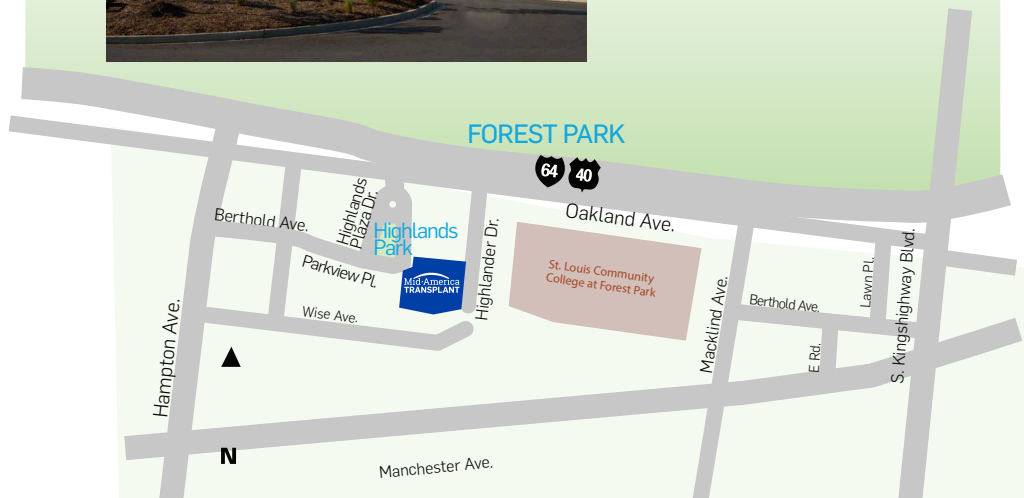

Mid-America Transplant

Address:

1110 Highland Plaza Drive
East, Suite 100
St. Louis, MO 63110

Telephone Numbers

Main: 314-735-8200 or
888-376-4854

Mid-America Transplant is located behind The Lofts and The Hampton Inn on Oakland Ave. We are in Highlands Plaza 3. Mid-America Transplant is on the main floor.

From the West:

Highway 64/40 east to the Hampton South/Oakland exit. Left onto Oakland Ave. Right onto West Highlands Plaza Drive (first stop sign). Left on Parkview Pl.

Highway 44 east to Hampton Avenue. North (left) on Hampton Ave. Right onto Berthold Ave. Right at the Highlands Plaza 3 building (Mid-America Transplant/BJC Medical Group).

From the East:

Highway 64/40 W to Hampton Avenue South. Left onto Berthold Ave. Right at the Highlands Plaza 3 building (Mid-America Transplant/BJC Medical Group).

Highway 44 west to Hampton Avenue. North (right) on Hampton Ave. Right onto Berthold Ave. Right at the Highlands Plaza 3 building (Mid-America Transplant/BJC Medical Group).